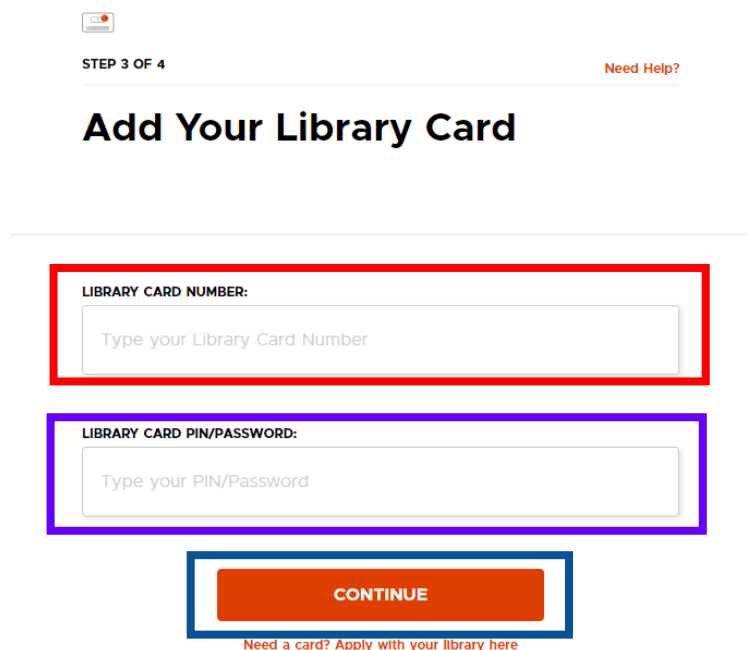

1. Select **“Add Library Card”** if you have a library card. If you do not have a library card with us or another participating library, please come into the library to sign up for a card. If you wish to explore our collection before getting a card, please visit this site: <https://papillion.kanopy.com/>

2. A new screen will pop up to add your **“Library Card”** and your **“PIN/Password”** (default is last name all lowercase) then click **“Continue.”**

3. You then have the option to “Sign Up with Google,” “Connect with Facebook,” or create an account with an email. After entering the information, click “Sign Up.”